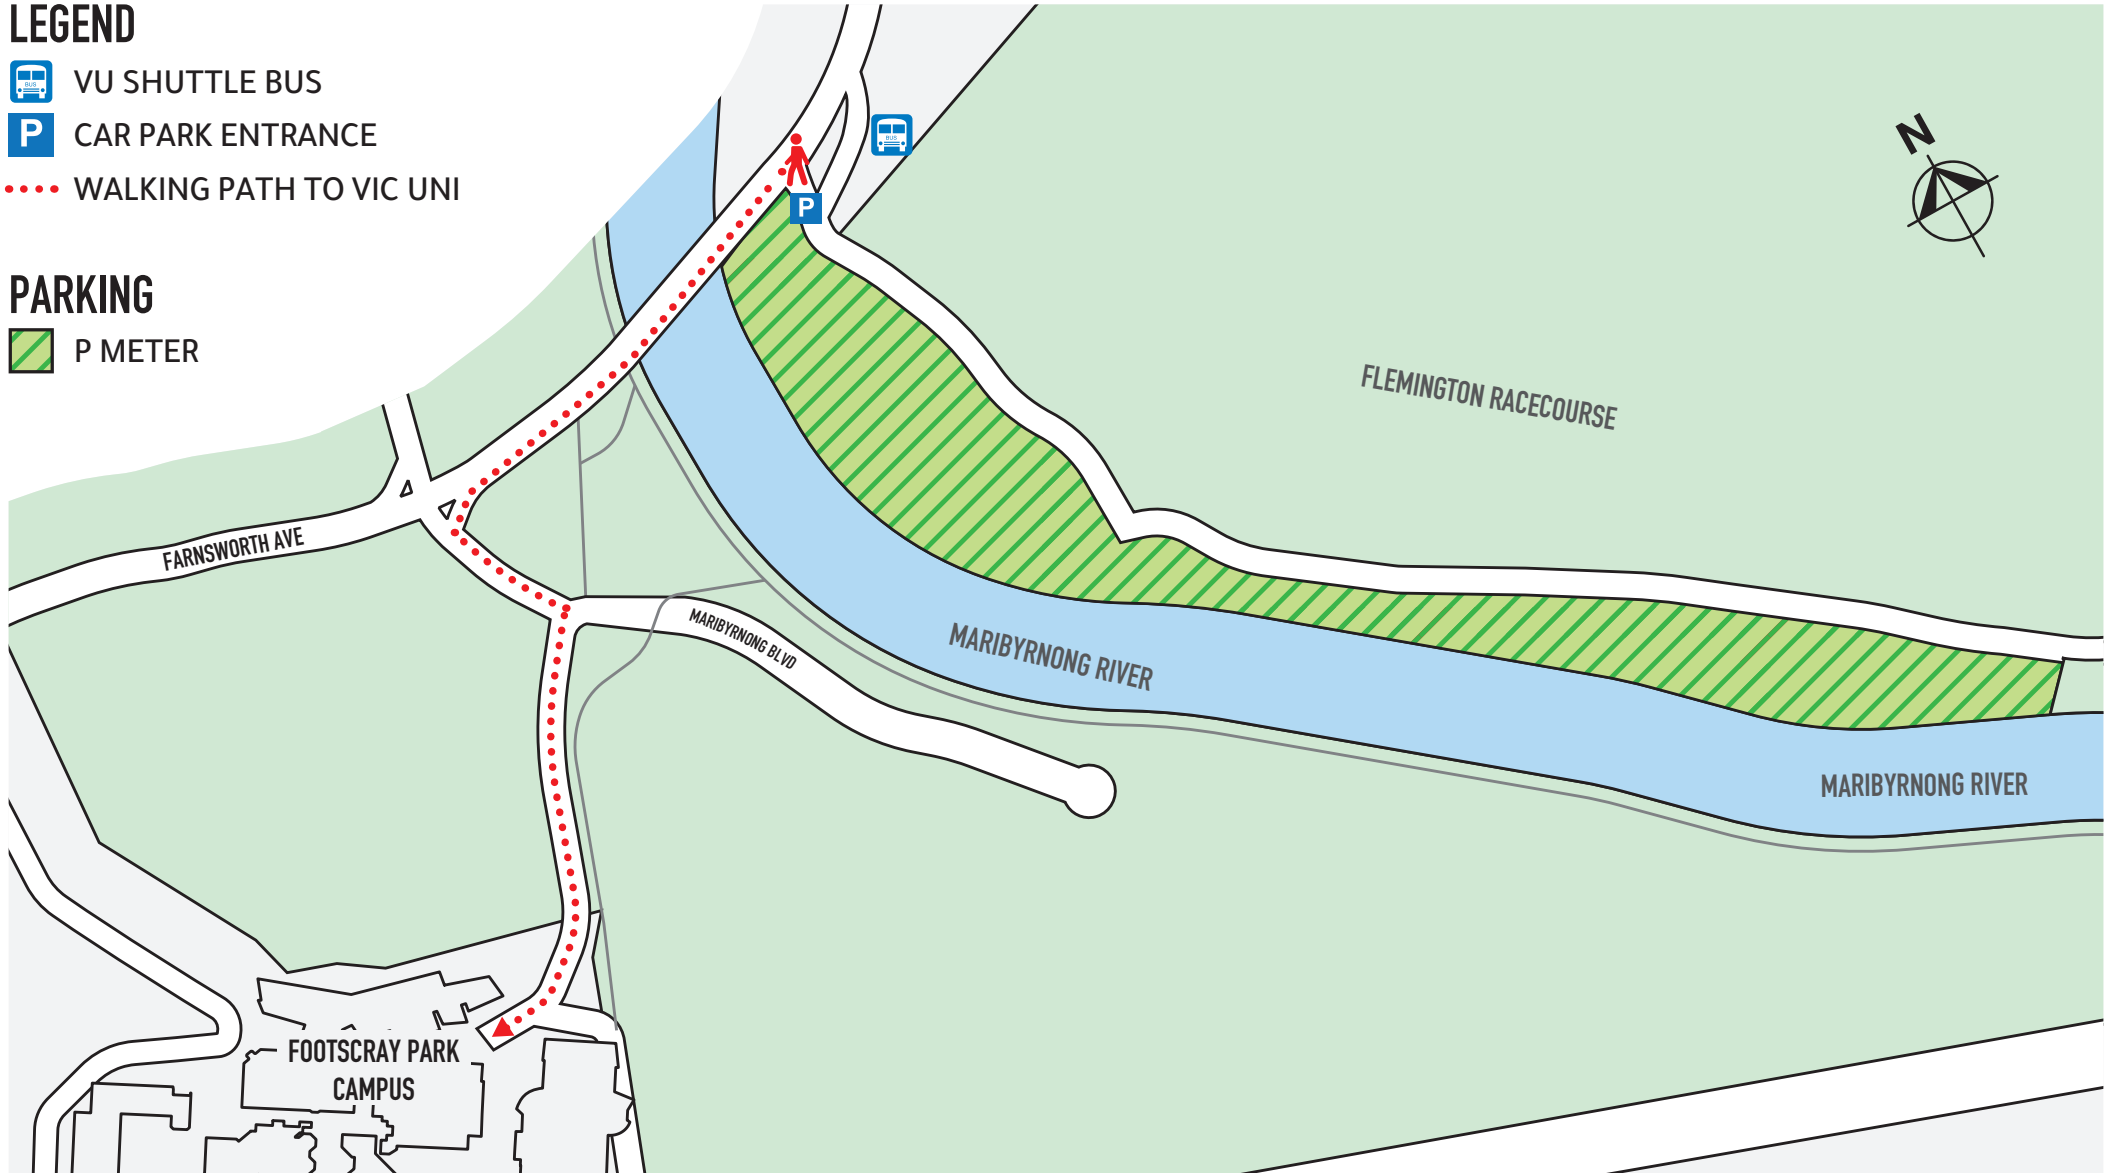

RIVERBANK PARKING MAP

LEGEND

-  VU SHUTTLE BUS
-  CAR PARK ENTRANCE
-  WALKING PATH TO VIC UNI

PARKING

-  P METER

PLEASE NOTE: COUNCIL TICKET PARKING AVAILABLE ON STREETS SURROUNDING THE CAMPUS

Published February 2020

Parking Area details are correct at time of publishing.

Use of University car parks at own risk. University management will not accept any responsibility for damage accident or loss.