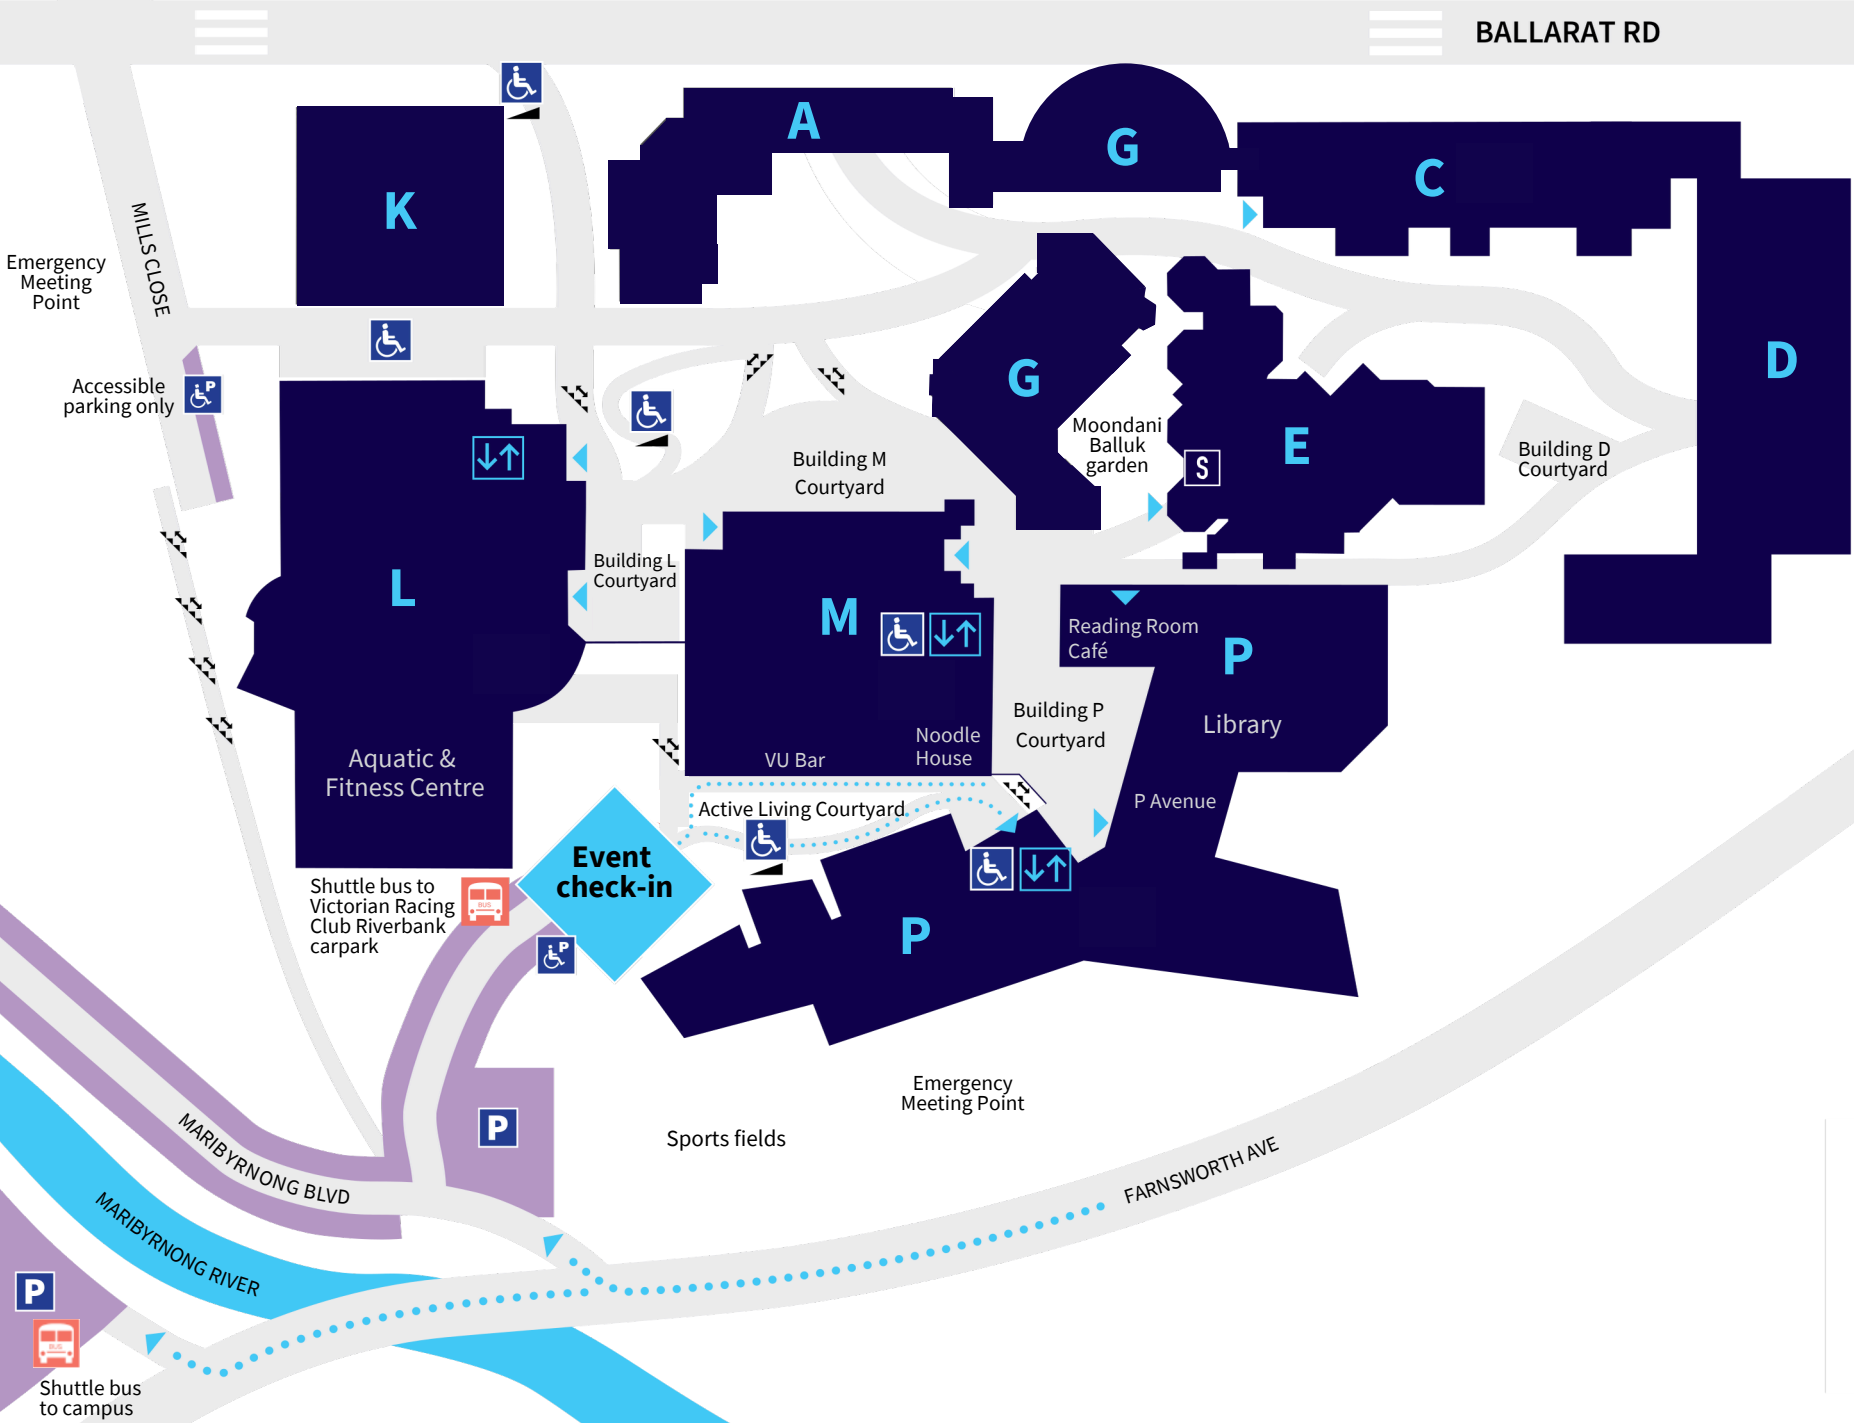

Welcome to VU Footscray Park Campus

Map legend

- Accessible access
- Accessible parking
- Parking
- Entry points
- Stairs
- Ramp
- Lift access
- Bus service
- Campus security

Toilet facilities located throughout all buildings, and all-gender facilities are located at all of our campuses.