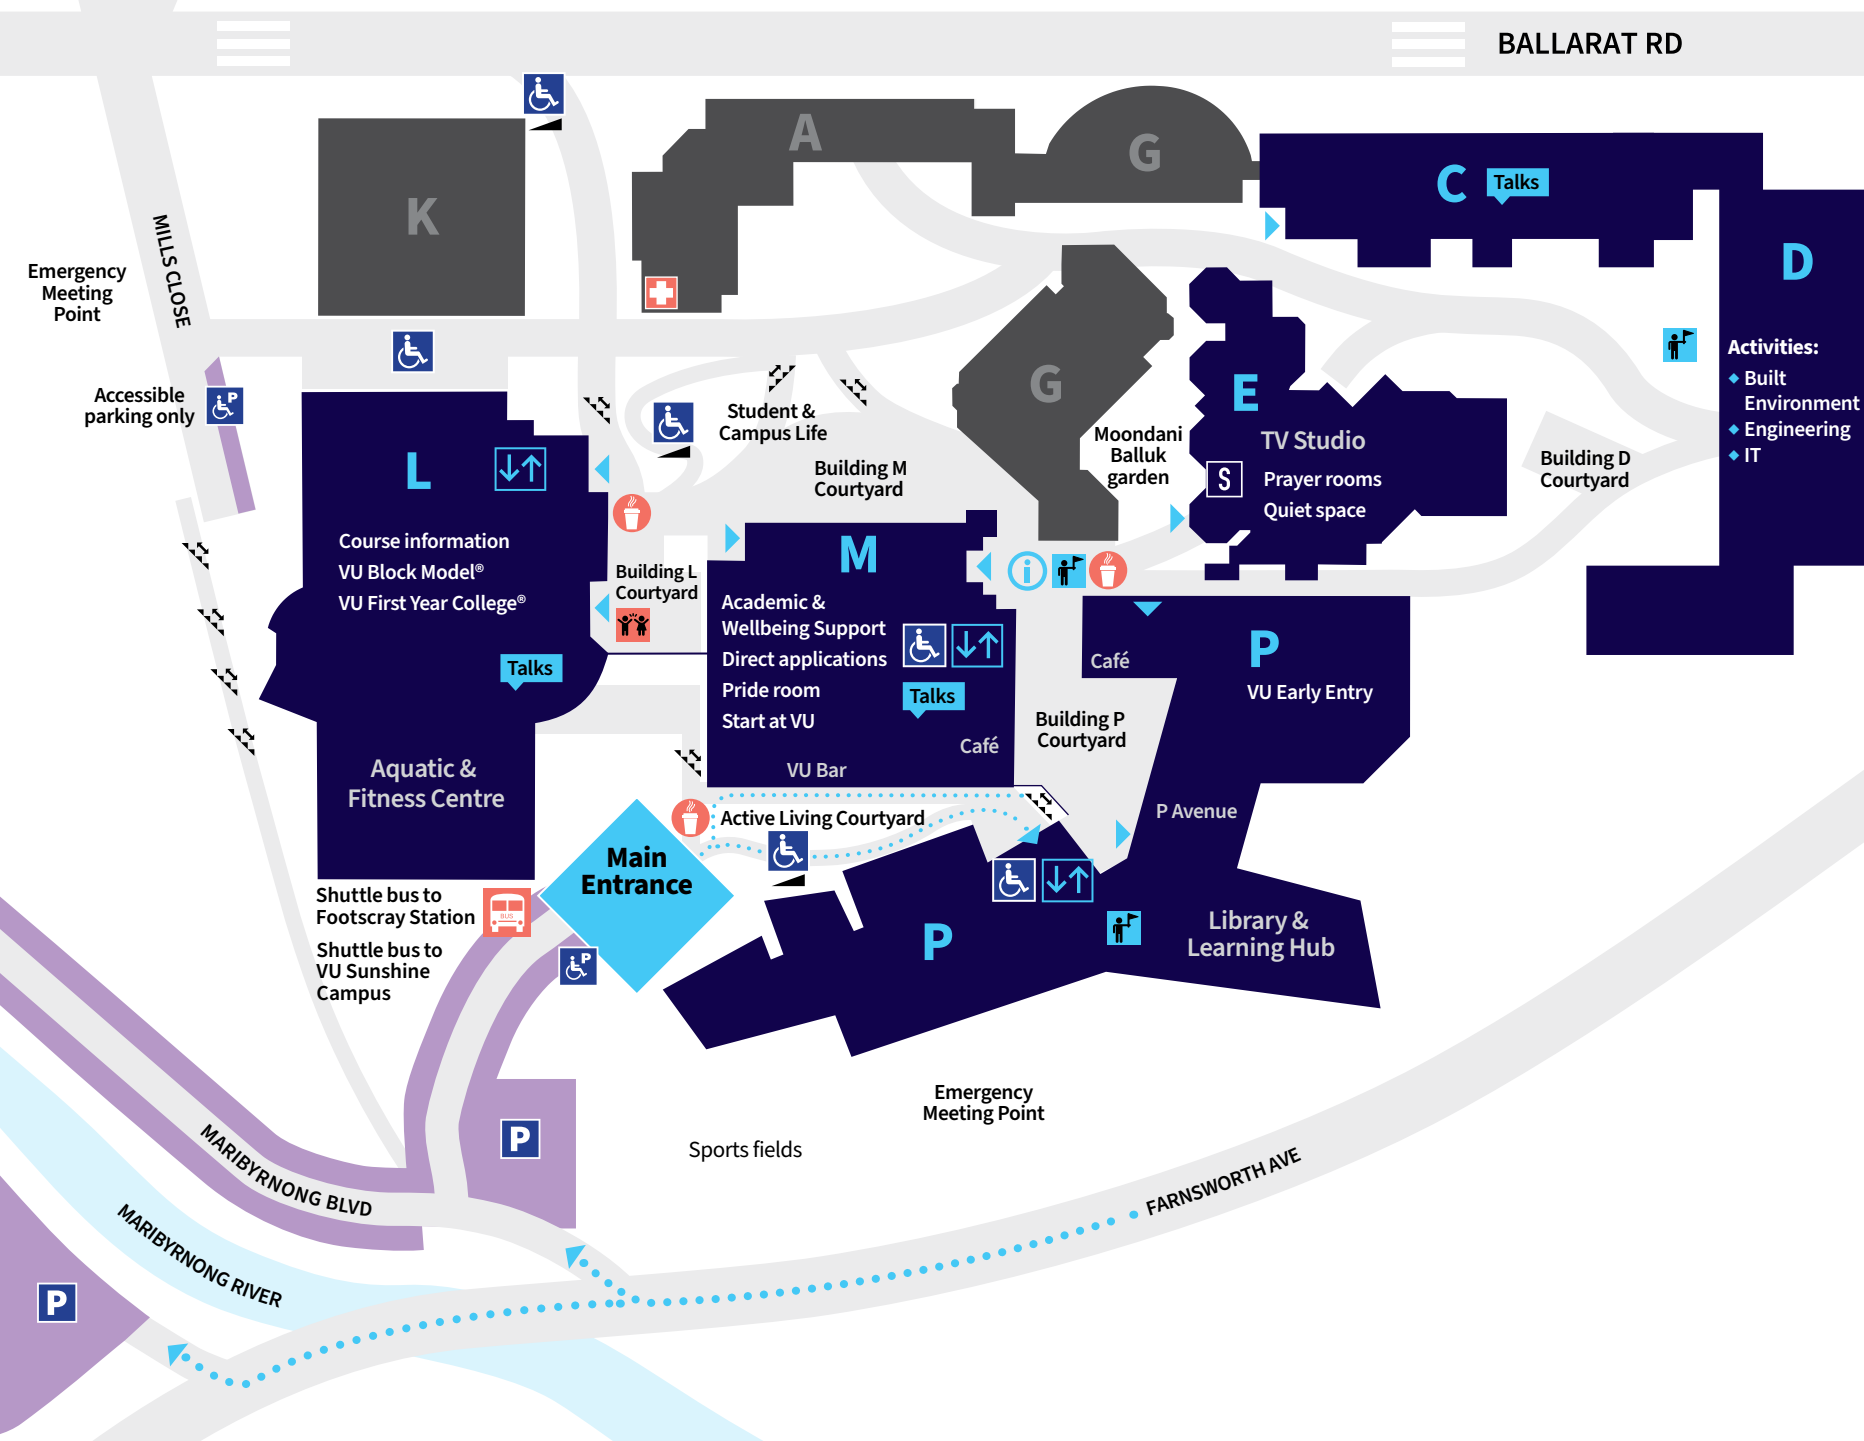

# Welcome to VU Footscray Park Campus

- Open buildings
- Closed buildings
- Accessible access
- Accessible parking
- Parking
- Entry points
- Stairs
- Ramp
- Talks Course specific talks
- Lift access
- Information
- Guided tours
- First aid
- Free coffee
- Kids play area
- Bus service
- Campus security

Toilet facilities located throughout all buildings, and all-gender facilities are located at all of our campuses.

VU Open Day planner